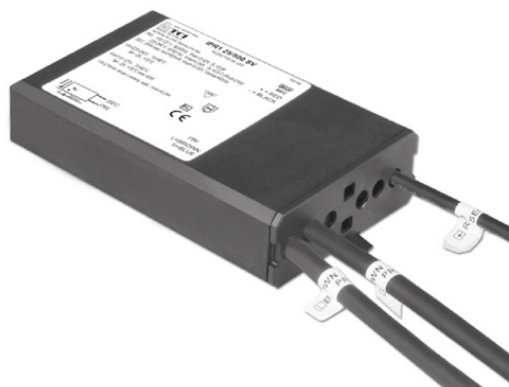

NOT DIMMABLE POWER SUPPLY

Power supply DC 10-50V 15/70W 700mA
IP68

Cod: **MID0026**

IP 68
Protected against continuous immersion up to 3 meters

Protection class II
Double insulated electrical appliance

High temperatures
Design to withstand temperatures up to +50° C

Technical description

Brand: TCI - Model: TCI IPRI 35/700 SV - Power supply DC 10-50V 15/70W 700mA IP68

Mechanical data

Width (mm)	44	IP Rating	IP 68
Length (mm)	143	Maximal working temperature	+50° C
Height (mm)	31	Minimal working temperature	-20° C

Electrical data

Nominal power (W)	70
Power supply (input power type)	220/240 V 50/60 Hz
Dimmable	No

Technical drawing