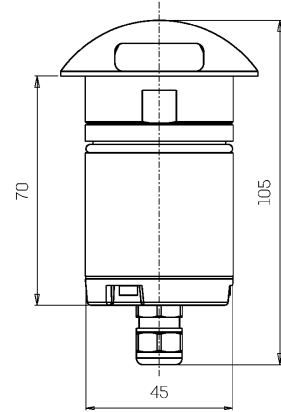

Photometry

Technical drawing

Quadruple grazing