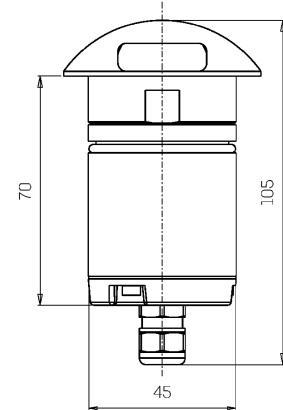

Photometry

Technical drawing

Quadruple grazing