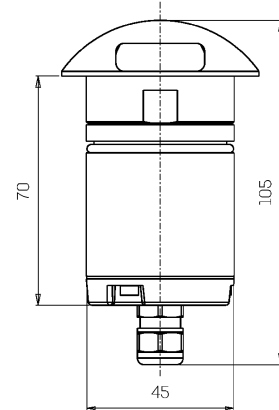

Photometry

Technical drawing

Quadruple grazing