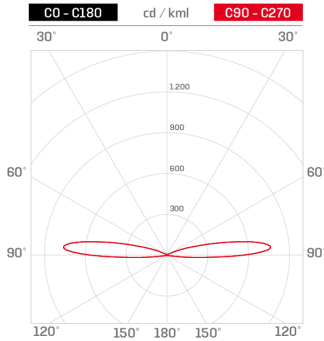

Photometry

Technical drawing

Quadruple grazing