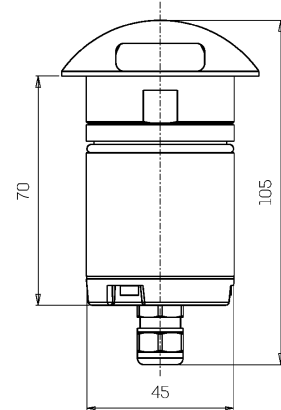

Photometry

Technical drawing

Quadruple grazing