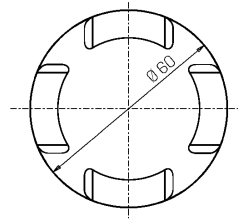

Photometry

Technical drawing

Quadruple grazing