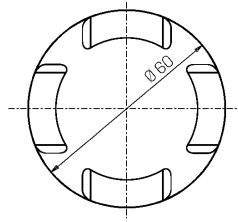

Photometry

Technical drawing

Quadruple grazing