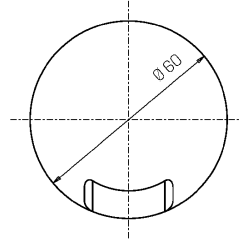

Photometry

Technical drawing

Quadruple grazing