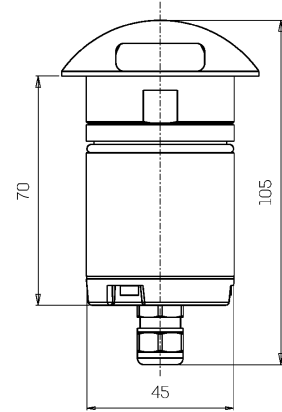

Photometry

Technical drawing

Quadruple grazing