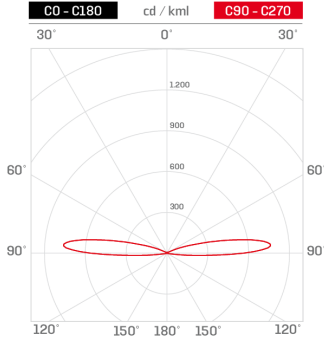

Photometry

Technical drawing

Quadruple grazing