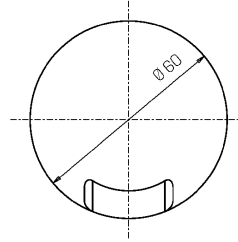

Photometry

Technical drawing

Quadruple grazing