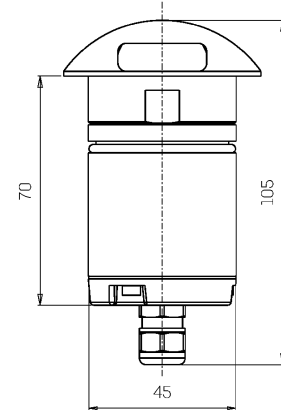

Photometry

Technical drawing

Quadruple grazing