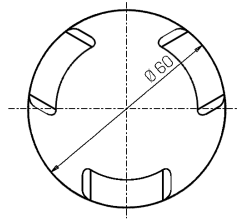

Photometry

Technical drawing

Triple grazing