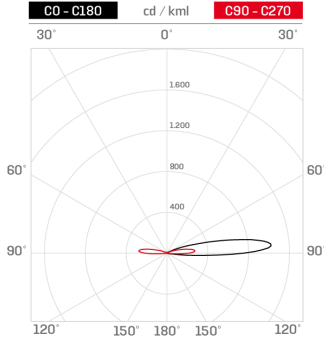

Photometry

Technical drawing

Triple grazing