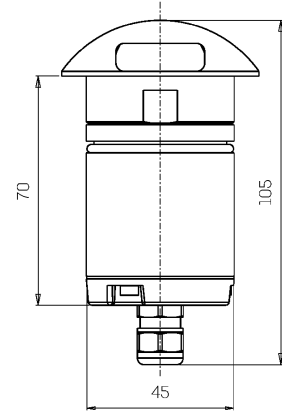

Photometry

Technical drawing

Triple grazing