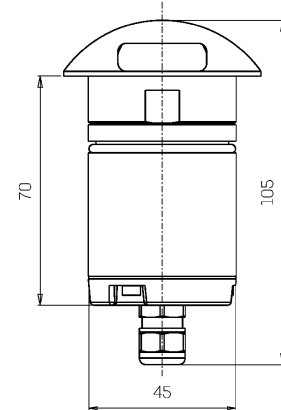

Photometry

Technical drawing

Triple grazing