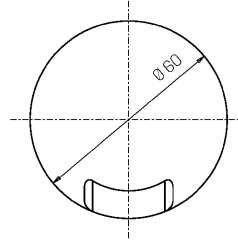

Photometry

Technical drawing

Triple grazing