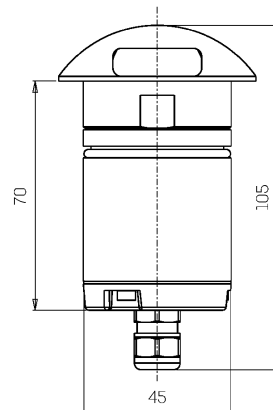

Photometry

Technical drawing

Triple grazing