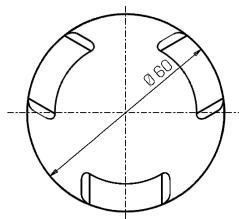

Photometry

Technical drawing

Triple grazing