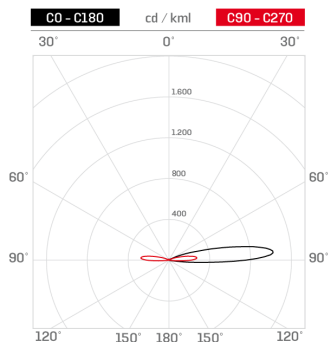

Photometry

Technical drawing

Triple grazing