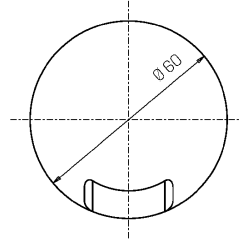

Photometry

Technical drawing

Triple grazing