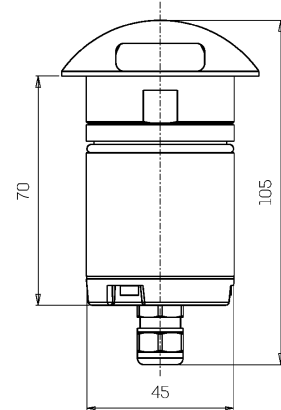

Photometry

Technical drawing

Triple grazing