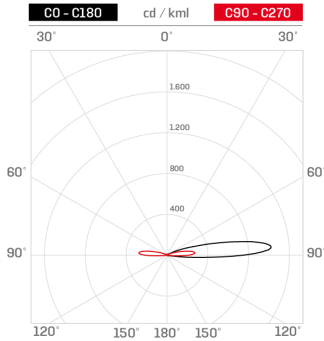

Photometry

Technical drawing

Triple grazing