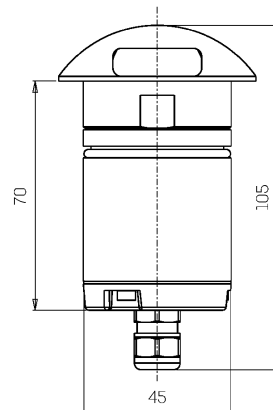

Technical drawing