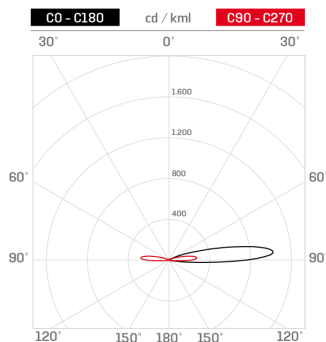

Photometry

Triple grazing