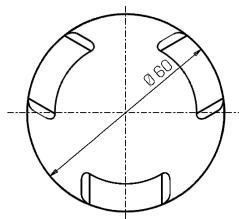

### Mechanical data

Diameter (mm)	60	Class ISO 9223	CX
Height (mm)	105	Optic type	Optical silicone
Weight (g)	625	Optical optional	None
IP Rating	IP66 / IP68 10m	Maximal working temperature	+50° C
IK rating	IK10	Minimal working temperature	-20° C
Shape	Round	Maximal static load (kN)	5
Finishing colour	Steel / Steel	Walk-over	Yes
Frame material	Stainless steel 316L	Driver-over	No
Body material	Stainless steel 316L	Maximal surface temperature	+50° C
External screws material	Stainless steel 316L (A4)	Areas EN 60598-2-13	A1 / A2

### Electrical data

Nominal power (W)	3	Electrical connection	Parallel connection
Power supply (input power type)	Costant voltage - 24V	Idroskud® protection	Yes
Ballast	Remote	Inverse polarity protection	Yes
Insulation class	III	Voltage spikes protection	Yes
Dimmable	Yes		
Power cable type	H05RN - F 2x0,75 mm <sup>2</sup>		
Power cable length	1,5 m		

Photometry

Triple grazing

Technical drawing

Accessories

**DRAINING OUTERCASE**

Outercase draining OCEANO 3

Cod: CEAZZ006

**SLIM DRAINING OUTERCASE**