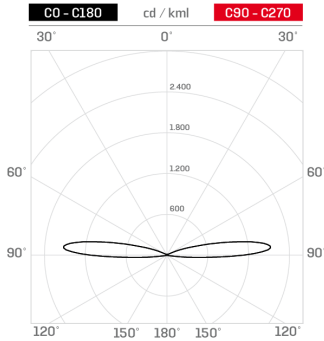

Photometry

Technical drawing

Double grazing