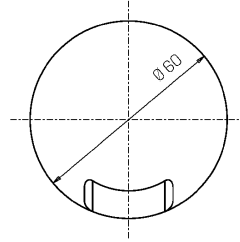

Photometry

Technical drawing

Double grazing