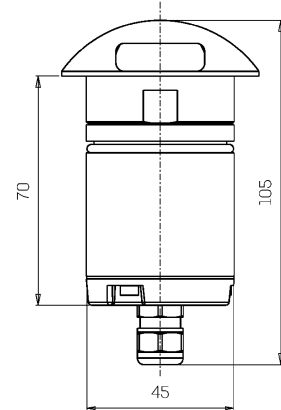

Photometry

Technical drawing

Double grazing