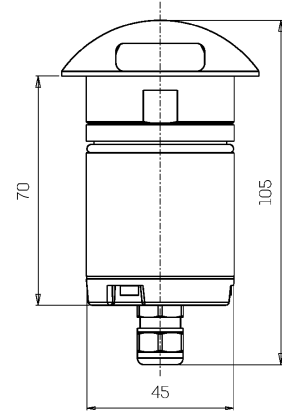

Photometry

Technical drawing

Double grazing