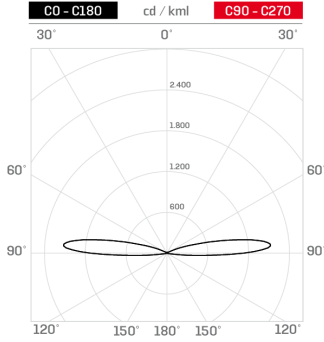

Photometry

Technical drawing

Double grazing