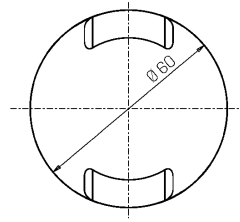

Photometry

Technical drawing

Double grazing