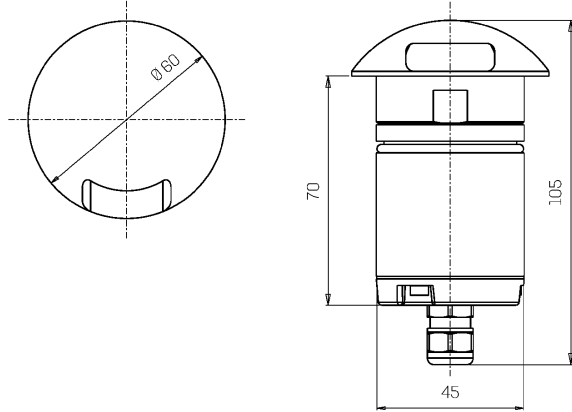

Mechanical data

Height (mm)	105	Optical optional	None
Weight (g)	673	Maximal working temperature	+50° C
IP Rating	IP66 / IP68 10m	Minimal working temperature	-20° C
IK rating	IK10	Maximal static load (kN)	5
Shape	Round	Walk-over	Yes
Finishing colour	Steel / Steel	Driver-over	No
Frame material	Stainless steel 316L	Maximal surface temperature	+50° C
Body material	Stainless steel 316L	Areas EN 60598-2-13	A1 / A2
Optic type	Optical silicone	Class ISO 9223	CX

Electrical data

Nominal power (W)	3	Electrical connection	Parallel connection
Power supply (input power type)	Costant voltage - 24V	Idroskud® protection	Yes
Ballast	Remote	Inverse polarity protection	Yes
Insulation class	III	Voltage spikes protection	Yes
Dimmable	Yes		
Power cable type	H05RN - F 2x0,75 mm ²		
Power cable length	5 m		

Photometry

Single grazing

Technical drawing

Accessories

DRAINING OUTERCASE

Outercase draining OCEANO 3

Cod: CEAZZ006

SLIM DRAINING OUTERCASE