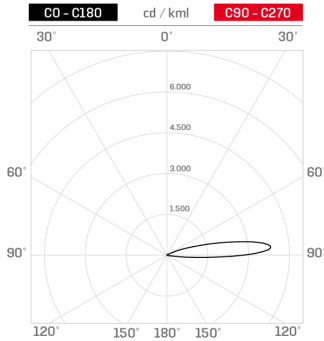

Photometry

Single grazing