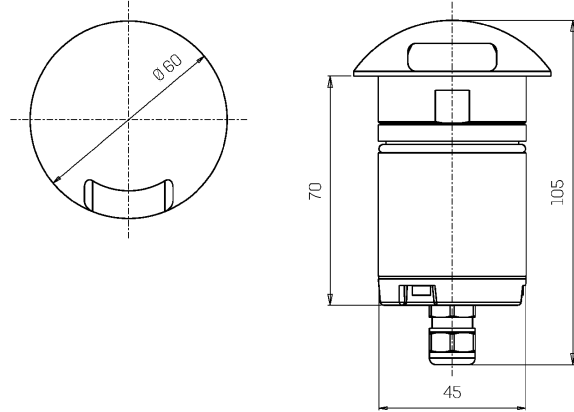

Mechanical data

Height (mm)	105	Optical optional	None
Weight (g)	673	Maximal working temperature	+50° C
IP Rating	IP66 / IP68 10m	Minimal working temperature	-20° C
IK rating	IK10	Maximal static load (kN)	5
Shape	Round	Walk-over	Yes
Finishing colour	Steel / Steel	Driver-over	No
Frame material	Stainless steel 316L	Maximal surface temperature	+50° C
Body material	Stainless steel 316L	Areas EN 60598-2-13	A1 / A2
Optic type	Optical silicone	Class ISO 9223	CX

Electrical data

Nominal power (W)	3	Electrical connection	Parallel connection
Power supply (input power type)	Costant voltage - 24V	Idroskud® protection	Yes
Ballast	Remote	Inverse polarity protection	Yes
Insulation class	III	Voltage spikes protection	Yes
Dimmable	Yes		
Power cable type	H05RN - F 2x0,75 mm ²		
Power cable length	1,5 m		

Photometry

Single grazing

Technical drawing

Accessories

DRAINING OUTERCASE

Outercase draining OCEANO 3

Cod: CEAZZ006

SLIM DRAINING OUTERCASE