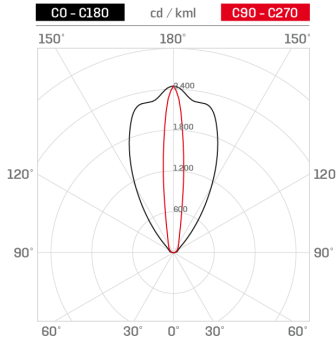

Photometry

15° x 60°