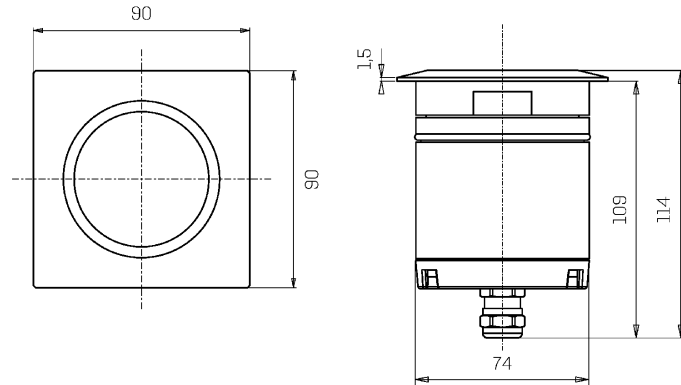

Mechanical data

| | | | |
|-------------------|---------------------------|-----------------------------|------------------------|
| Width (mm) | 90 | Diffuser thickness (mm) | 8 |
| Length (mm) | 90 | Class ISO 9223 | CX |
| Height (mm) | 114 | Optic type | Technopolymer TIR Lens |
| Weight (g) | 1550 | Optical optional | Louvre |
| IP Rating | IP66 / IP68 10m | Maximal working temperature | +50° C |
| IK rating | IK09 | Minimal working temperature | -20° C |
| Shape | Square | Maximal static load (kN) | 5 |
| Finishing colour | Steel / Brass | Walk-over | Yes |
| Frame material | Brass | Driver-over | No |
| Body material | Stainless steel 316L | Maximal surface temperature | +50° C |
| Diffuser material | Extraclear tempered glass | Areas EN 60598-2-13 | A1 / A2 |

Electrical data

| | | | |
|---------------------------------|----------------------------------|-----------------------------|---------------------|
| Nominal power (W) | 7 | Electrical connection | Parallel connection |
| Power supply (input power type) | Costant voltage - 24V | Idroskud® protection | Yes |
| Ballast | Remote | Inverse polarity protection | Yes |
| Insulation class | III | Voltage spikes protection | Yes |
| Dimmable | Yes | | |
| Power cable type | H05RN - F 2x0,75 mm ² | | |
| Power cable length | 5 m | | |

Photometry

15° x 60°

Technical drawing

Accessories

DRAINING OUTERCASE

Outercase draining OCEANO 4

Cod: CEAZZ010

SLIM DRAINING OUTERCASE