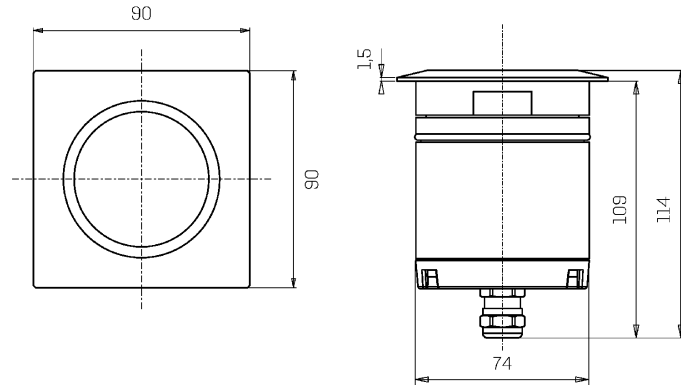

Mechanical data

Width (mm)	90	Diffuser thickness (mm)	8
Length (mm)	90	Class ISO 9223	CX
Height (mm)	114	Optic type	Technopolymer TIR Lens
Weight (g)	1550	Optical optional	Louvre
IP Rating	IP66 / IP68 10m	Maximal working temperature	+50° C
IK rating	IK09	Minimal working temperature	-20° C
Shape	Square	Maximal static load (kN)	5
Finishing colour	Steel / Brass	Walk-over	Yes
Frame material	Brass	Driver-over	No
Body material	Stainless steel 316L	Maximal surface temperature	+50° C
Diffuser material	Extraclear tempered glass	Areas EN 60598-2-13	A1 / A2

Electrical data

Nominal power (W)	7	Electrical connection	Parallel connection
Power supply (input power type)	Costant voltage - 24V	Idroskud® protection	Yes
Ballast	Remote	Inverse polarity protection	Yes
Insulation class	III	Voltage spikes protection	Yes
Dimmable	Yes		
Power cable type	H05RN - F 2x0,75 mm ²		
Power cable length	5 m		

Photometry

5°

Technical drawing

Accessories

DRAINING OUTERCASE

Outercase draining OCEANO 4

Cod: CEAZZ010

SLIM DRAINING OUTERCASE