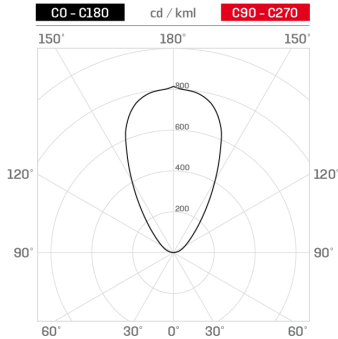

Photometry

60°