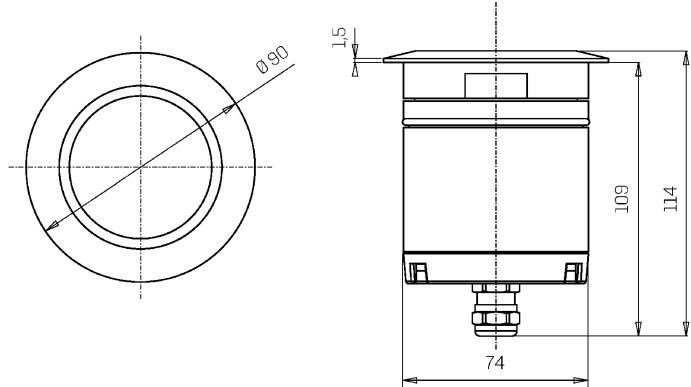

Mechanical data

Diameter (mm)	90	Diffuser thickness (mm)	8
Height (mm)	114	Class ISO 9223	CX
Weight (g)	1530	Optic type	Technopolymer TIR Lens
IP Rating	IP66 / IP68 10m	Optical optional	Louvre
IK rating	IK09	Maximal working temperature	+50° C
Shape	Round	Minimal working temperature	-20° C
Finishing colour	Steel / Brass	Maximal static load (kN)	5
Frame material	Brass	Walk-over	Yes
Body material	Stainless steel 316L	Driver-over	No
External screws material	Stainless steel 316L (A4)	Maximal surface temperature	+50° C
Diffuser material	Extraclear tempered glass	Areas EN 60598-2-13	A1 / A2

Electrical data

Nominal power (W)	7	Electrical connection	Parallel connection
Power supply (input power type)	Constant voltage - 24V	Idroskud® protection	Yes
Ballast	Remote	Inverse polarity protection	Yes
Insulation class	III	Voltage spikes protection	Yes
Dimmable	Yes		
Power cable type	H05RN - F 2x0,75 mm ²		
Power cable length	15 m (check voltage drop), 15 m (verify voltage drop)		

Photometry

60°

Technical drawing

Accessories

DRAINING OUTERCASE

Outercase draining OCEANO 4

Cod: CEAZZ010

SLIM DRAINING OUTERCASE