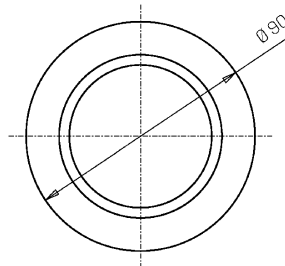

Technical drawing