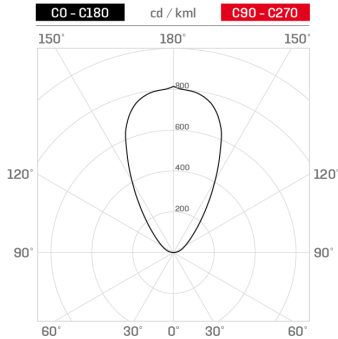

Photometry

Technical drawing

60°