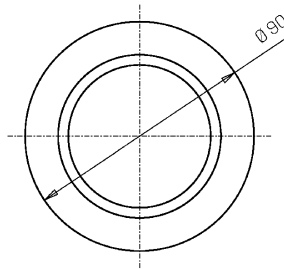

Photometry

Technical drawing

15° x 60°