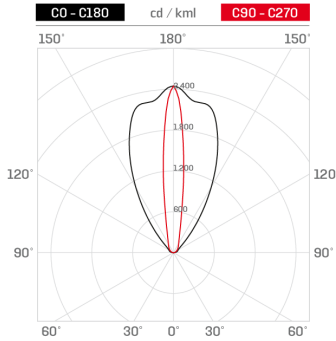

Photometry

Technical drawing

15° x 60°