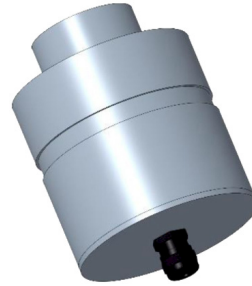

SLIM WATER-PROOF OUTERCASE

Outercase waterproof slim OCEANO 3

Cod: CEAZZ008

NOT DIMMABLE POWER SUPPLY

Power supply 220/240 50/60Hz ON/OFF
24V 14,4W IP67

Cod: MID0019

NOT DIMMABLE POWER SUPPLY

Power supply 220/240 50/60Hz ON/OFF
24V 36W IP67

Cod: MID0020