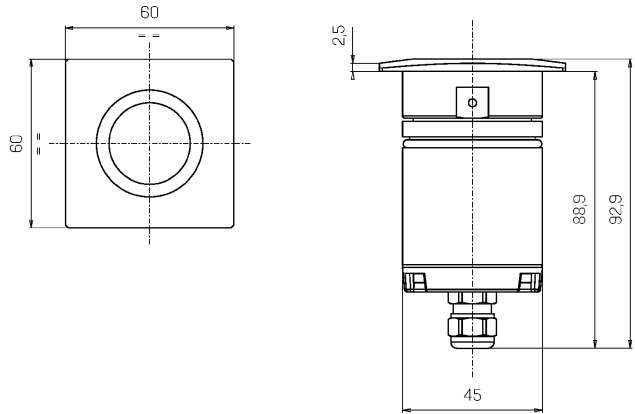

Technical drawing