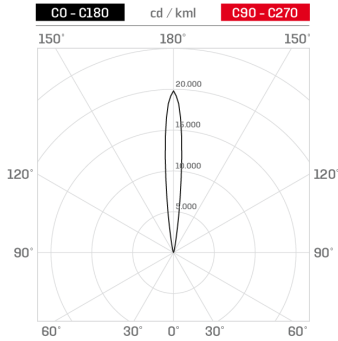

Photometry

10°