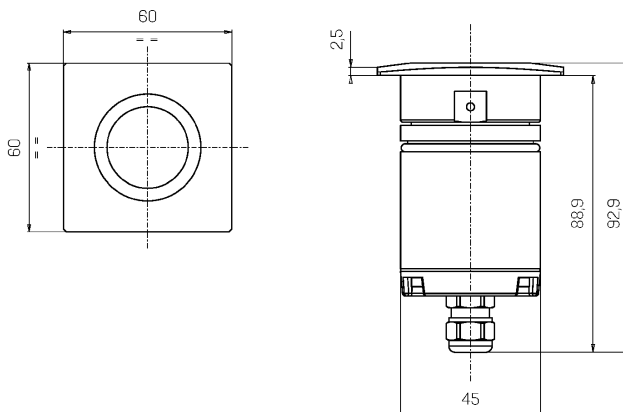

Photometry

Technical drawing