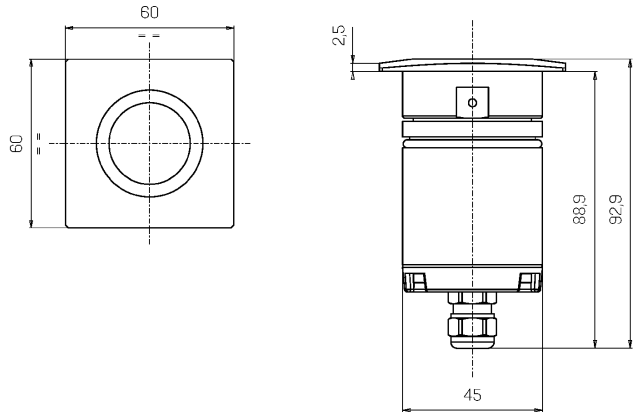

Photometry

Technical drawing