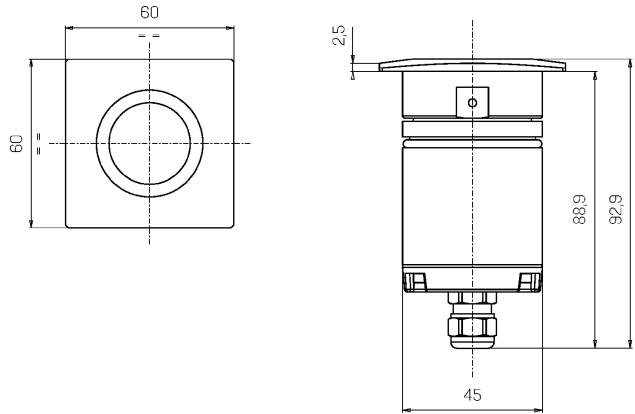

Photometry

Technical drawing