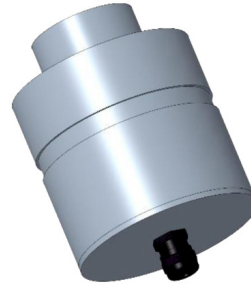

SLIM WATER-PROOF OUTERCASE

Outercase waterproof slim OCEANO 3

Cod: CEAZZ008

NOT DIMMABLE POWER SUPPLY

Power supply 220/240 50/60Hz ON/OFF
24V 14,4W IP67

Cod: MID0019

NOT DIMMABLE POWER SUPPLY

Power supply 220/240 50/60Hz ON/OFF
24V 36W IP67

Cod: MID0020