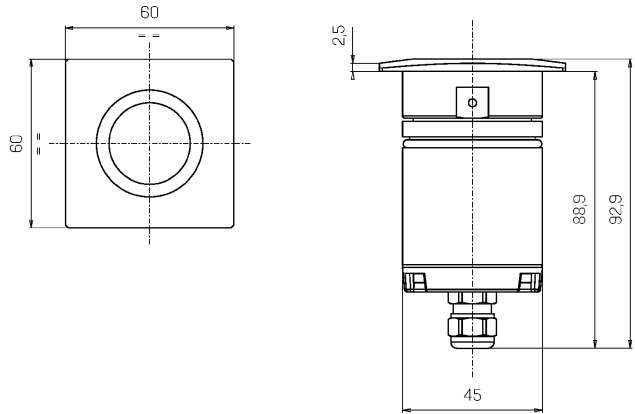

Mechanical data

Width (mm)	60	Diffuser thickness (mm)	8
Length (mm)	60	Class ISO 9223	CX
Height (mm)	93	Optic type	Technopolymer TIR Lens
Weight (g)	350	Optical optional	Louvre
IP Rating	IP66 / IP68 10m	Maximal working temperature	+50° C
IK rating	IK10	Minimal working temperature	-20° C
Shape	Square	Maximal static load (kN)	5
Finishing colour	Aluminium / Brass	Walk-over	Yes
Frame material	Brass	Driver-over	No
Body material	Alluminio anodizzato 20u anticorodal 6082, Anodized 20u aluminum anticorodal 6082	Maximal surface temperature	+50° C
External screws material	Stainless steel 316L (A4)	Areas EN 60598-2-13	A1 / A2
Diffuser material	Extraclear tempered glass		

Electrical data

Nominal power (W)	3	Electrical connection	Parallel connection
Power supply (input power type)	Costant voltage - 24V	Idroskud® protection	Yes
Ballast	Remote	Inverse polarity protection	Yes
Insulation class	III	Voltage spikes protection	Yes
Dimmable	Yes		
Power cable type	H05RN - F 2x0,75 mm ²		
Power cable length	5 m		

Photometry

10°

Technical drawing

Accessories

DRAINING OUTERCASE

Outercase draining OCEANO 3

Cod: CEAZZ006

SLIM DRAINING OUTERCASE