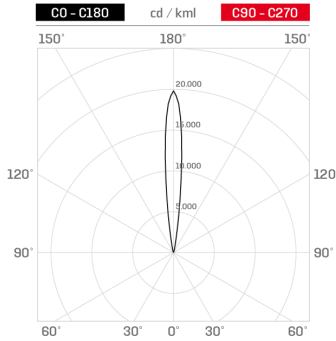

Photometry

10°