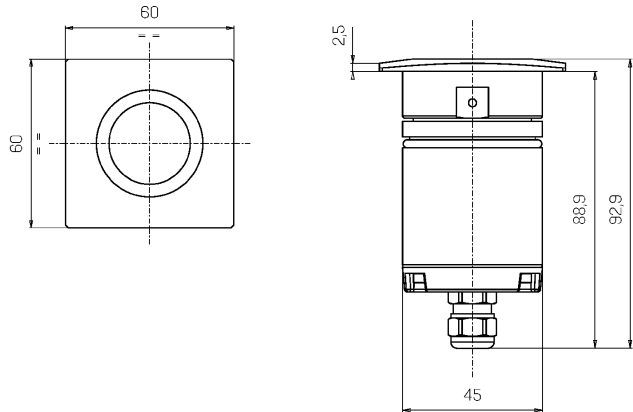

Photometry

Technical drawing