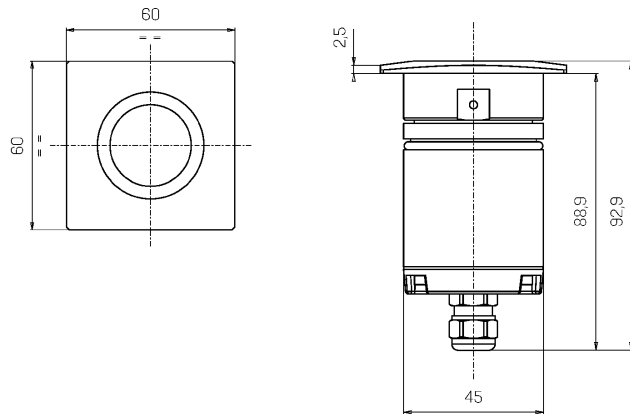

Photometry

Technical drawing