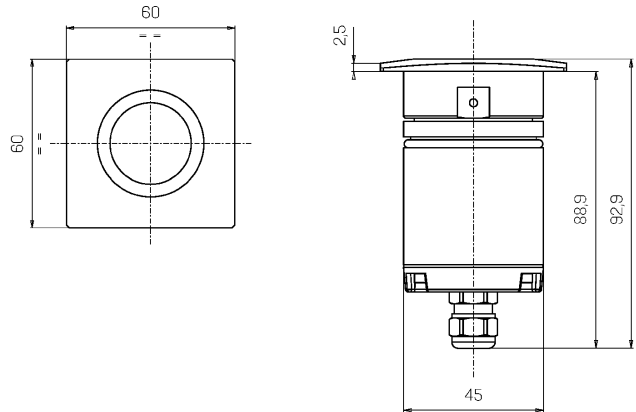

Photometry

Technical drawing