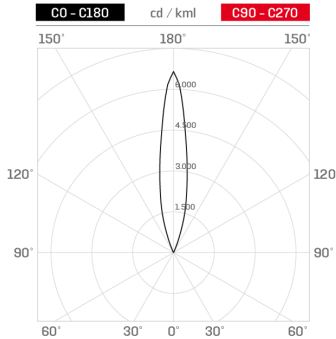

Photometry

Technical drawing

25°