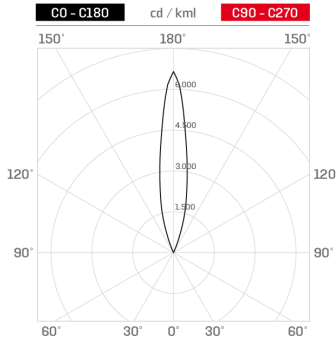

Photometry

25°