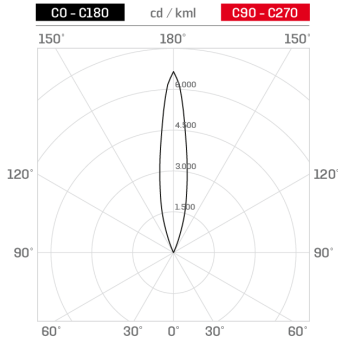

Photometry

Technical drawing

25°