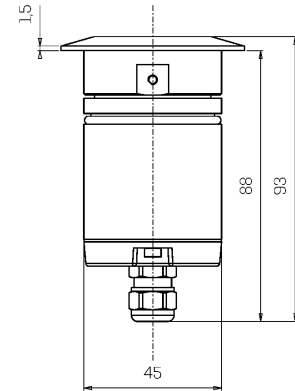

Photometry

Technical drawing

25°