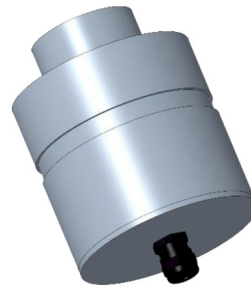

SLIM WATER-PROOF OUTERCASE

Outercase waterproof slim OCEANO 3

Cod: CEAZZ008

NOT DIMMABLE POWER SUPPLY

Power supply 220/240 50/60Hz ON/OFF
24V 14,4W IP67

Cod: MID0019

NOT DIMMABLE POWER SUPPLY

Power supply 220/240 50/60Hz ON/OFF
24V 36W IP67

Cod: MID0020