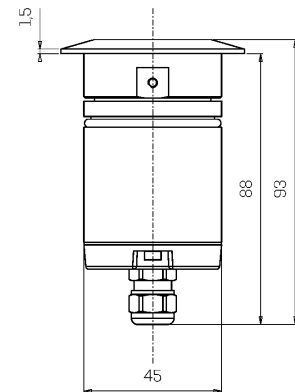

Photometry

Technical drawing