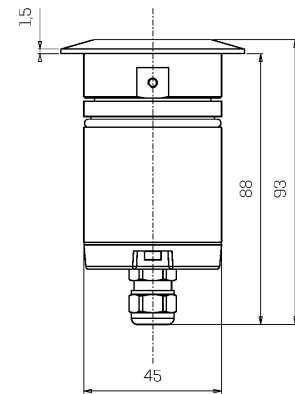

Photometry

Technical drawing