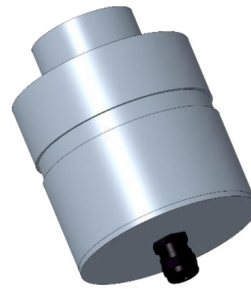

SLIM WATER-PROOF OUTERCASE

Outercase waterproof slim OCEANO 3

Cod: CEAZZ008

NOT DIMMABLE POWER SUPPLY

Power supply 220/240 50/60Hz ON/OFF
24V 14,4W IP67

Cod: MID0019