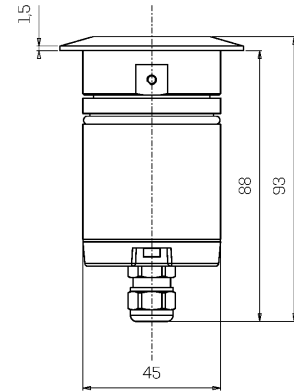

Photometry

Technical drawing