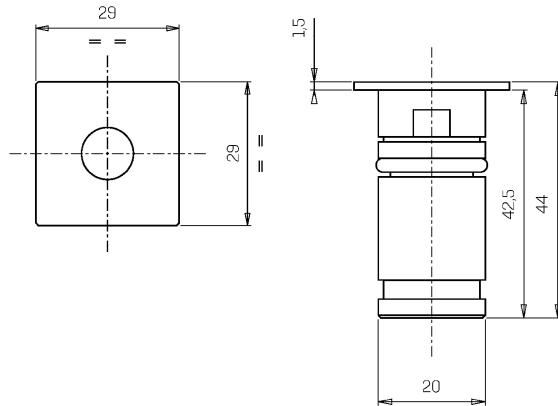

Photometry

Technical drawing

15°