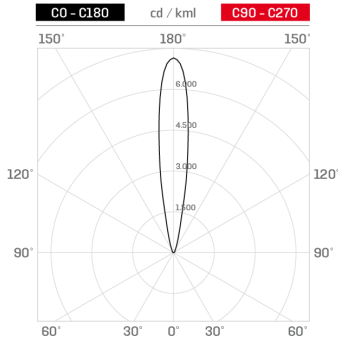

Photometry

Technical drawing

15°