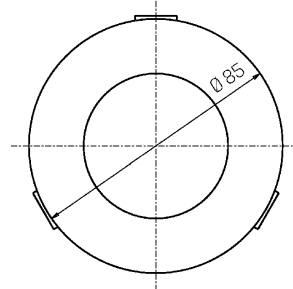

Technical drawing