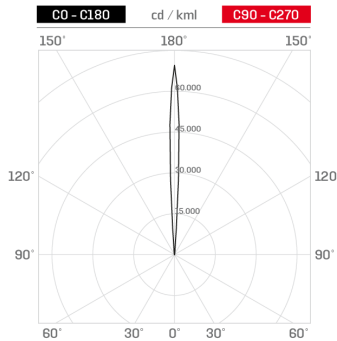

Photometry

5°