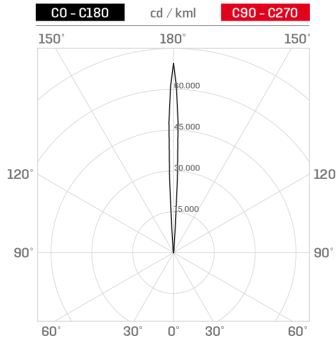

Photometry

5°