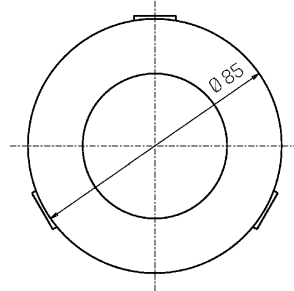

Technical drawing