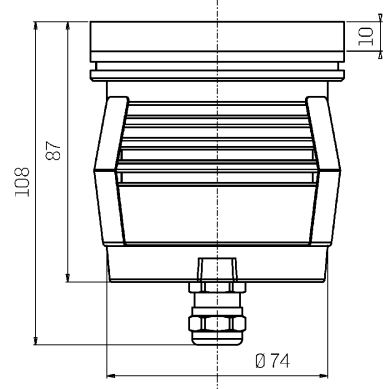

Technical drawing