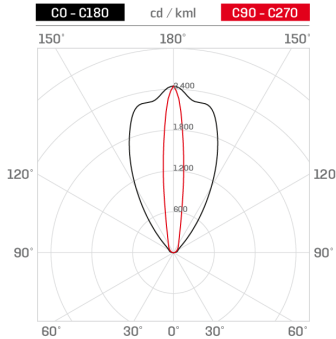

Photometry

Technical drawing

15° x 60°