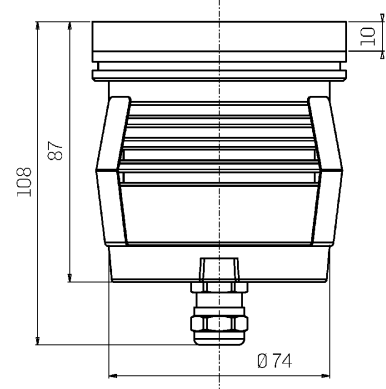

Photometry

Technical drawing

15° x 60°