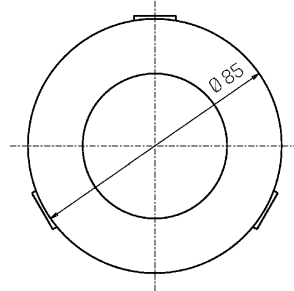

Photometry

Technical drawing

15° x 60°