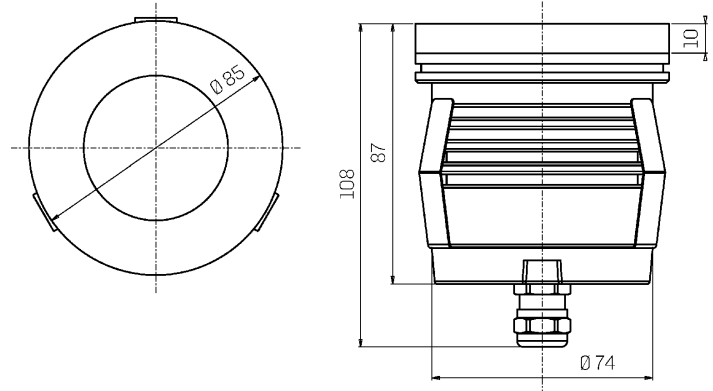

Technical drawing

Accessories

NOT DIMMABLE POWER SUPPLY
Power supply 220/240 50/60Hz ON/OFF
24V 14,4W IP67
Cod: MID0019

NOT DIMMABLE POWER SUPPLY
Power supply 220/240 50/60Hz ON/OFF
24V 36W IP67
Cod: MID0020

DIMMABLE POWER SUPPLY
Power supply 220/240 50/60Hz ON/OFF
24V 24W IP67 DALI
Cod: MID0021

DRAINING OUTERCASE
Outercase draining VITRUM 3
Cod: VITZZ002

SLIM DRAINING OUTERCASE
Outercase slim VITRUM 3
Cod: VITZZ005

PLASTERBOARD RING
Plasterboard ring VITRUM 3
Cod: VITZZ008

EXTRACTION KIT
Suction cup for VITRUM 3
Cod: VITZZ011