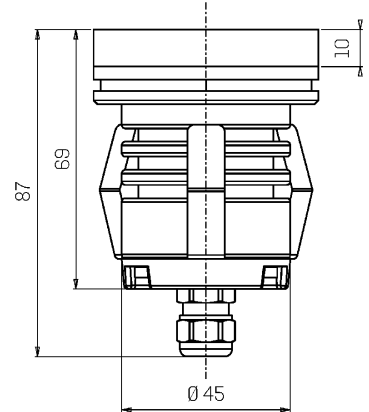

Technical drawing

Accessories

NOT DIMMABLE POWER SUPPLY

Power supply 220/240 50/60Hz ON/OFF
24V 14,4W IP67

Cod: MID0019

NOT DIMMABLE POWER SUPPLY

Power supply 220/240 50/60Hz ON/OFF
24V 36W IP67

Cod: MID0020